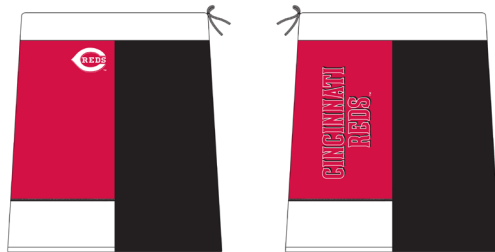

Fanner Fashion™

Line Sheet 2018

Sizes: All styles available in S, M, L, XL (additional fee for plus sizes)
Minimum: 48 pcs total / Choose up to 4 styles / Min. 12 pcs per style
Delivery: 3-4 weeks (Initial orders 4-6 weeks)

Mini Skirt

RTS01-CREDA

RTS01-CREDB

Short Skirt

RTS02-CRED

Mid Skirt

RTS03-CRED

Tank Dress

Adult - RTD01-CRED
Kid - RTDK01-CRED
(2T, 3T, 4/5, 6/7)

Mini Dress

Hooded Sleeveless
RTHDSL-CRED

Hooded Short Sleeve
RTHDSS-CRED

V-Neck Top

Cap Sleeve
RTTCS-CREDA

Short Sleeve
RTTSS-CREDA

Hooded Cap Sleeve
RTHTCS-CREDA

Hooded Short Sleeve
RHTSS-CREDA

Cap Sleeve
RTTCS-CREDB

Short Sleeve
RTTSS-CREDB

Hooded Cap Sleeve
RHTCS-CREDB

Hooded Short Sleeve
RHTSS-CREDB

Long-Sleeve Top

RTTLS-CRED

Hooded V-Neck
RTHTLS-CRED