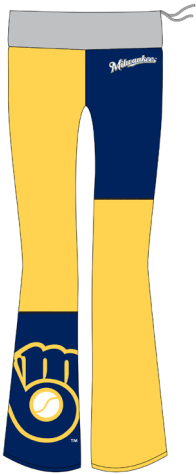

RTS01-MBA

RTS01-MBB

Short Skirt

RTS02-MB

Mid Skirt

RTS03-MB

Tank Dress

Adult - RTD01-MB
Kid - RTDK01-MB
(2T, 3T, 4/5, 6/7)

Mini Dress

Hooded Sleeveless
RTHDSL-MB

Hooded Short Sleeve
RTHDSS-MB

V-Neck Top

Cap Sleeve
RTTCS-MBA

Short Sleeve
RTTSS-MBA

Hooded Cap Sleeve
RTHTCS-MBA

Hooded Short Sleeve
RHTSS-MBA

Cap Sleeve
RTTCS-MBB

Short Sleeve
RTTSS-MBB

Hooded Cap Sleeve
RHTCS-MBB

Hooded Short Sleeve
RHTSS-MBB

Long-Sleeve Top

RTTLS-MB

Hooded V-Neck
RTHTLS-MB

Lounge Pants