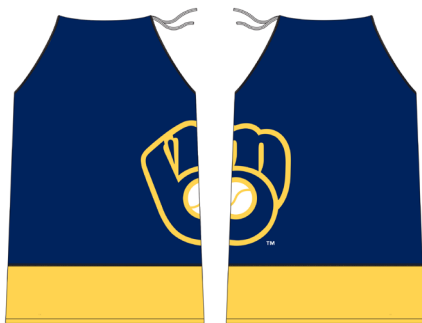

RTS01-MBA

RTS01-MBB

Short Skirt

RTS02-MB

Mid Skirt

RTS03-MB

Tank Dress

Adult - RTD01-MB
Kid - RTDK01-MB
(2T, 3T, 4/5, 6/7)

Mini Dress

Hooded Sleeveless
RTHDSL-MB

Hooded Short Sleeve
RTHDSS-MB

V-Neck Top

Cap Sleeve
RTTCS-MBA

Short Sleeve
RTTSS-MBA

Hooded Cap Sleeve
RTHTCS-MBA

Hooded Short Sleeve
RHTSS-MBA

Cap Sleeve
RTTCS-MBB

Short Sleeve
RTTSS-MBB

Hooded Cap Sleeve
RHTCS-MBB

Hooded Short Sleeve
RHTSS-MBB

Long-Sleeve Top

RTTLS-MB

Hooded V-Neck
RTHTLS-MB

Lounge Pants