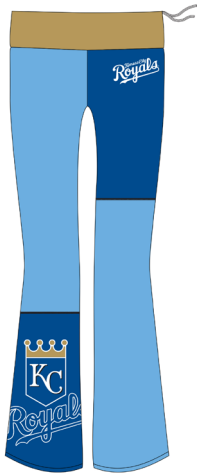

Lounge Pants

RTYP01-KCR

refriedtees.com

©Refried Tees, Inc. - Refried Tees Logo and Funner Fashion are Trademarks of Refried Tees, Inc.