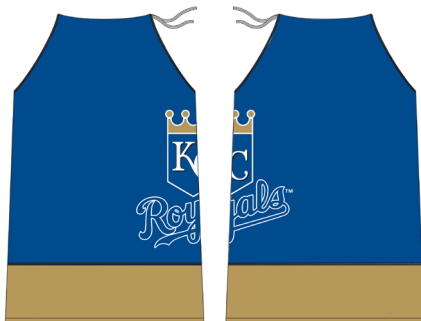

Fanner Fashion™

Line Sheet 2018

Sizes: All styles available in S, M, L, XL (additional fee for plus sizes)
Minimum: 48 pcs total / Choose up to 4 styles / Min. 12 pcs per style
Delivery: 3-4 weeks (Initial orders 4-6 weeks)

Mini Skirt

RTS01-KCRA

RTS01-KCRB

Short Skirt

RTS02-KCR

Mid Skirt

RTS03-KCR

Tank Dress

Adult - RTD01-KCR
Kid - RTDK01-KCR
(2T, 3T, 4/5, 6/7)

Mini Dress

Hooded Sleeveless
RTHDSL-KCR

Hooded Short Sleeve
RTHDSS-KCR

V-Neck Top

Cap Sleeve
RTTCS-KCRA

Short Sleeve
RTTSS-KCRA

Hooded Cap Sleeve
RTHTCS-KCRA

Hooded Short Sleeve
RTHTSS-KCRA

Cap Sleeve
RTTCS-KCRB

Short Sleeve
RTTSS-KCRB

Hooded Cap Sleeve
RTHTCS-KCRB

Hooded Short Sleeve
RTHTSS-KCRB

Long-Sleeve Top

RTTLS-KCR

Hooded V-Neck
RTHTLS-KCR