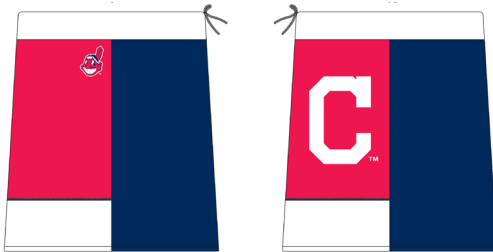

RTS01-CIA

RTS01-CIB

Short Skirt

RTS02-CI

Mid Skirt

RTS03-CI

Tank Dress

Adult - RTD01-CI  
Kid - RTDK01-CI  
(2T, 3T, 4/5, 6/7)

Mini Dress

---

**Hooded Sleeveless**  
RTHDSL-CI

**Hooded Short Sleeve**  
RTHDSS-CI

V-Neck Top

---

**Cap Sleeve**  
RTTCS-CIA

**Short Sleeve**  
RTTSS-CIA

**Hooded Cap Sleeve**  
RTHTCS-CIA

**Hooded Short Sleeve**  
RHTSS-CIA

**Cap Sleeve**  
RTTCS-CIB

**Short Sleeve**  
RTTSS-CIB

**Hooded Cap Sleeve**  
RHTCS-CIB

**Hooded Short Sleeve**  
RHTSS-CIB