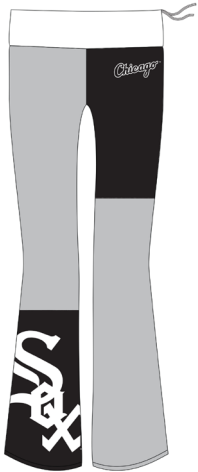

RTS01-CWSA

RTS01-CWSB

Short Skirt

RTS02-CWS

Mid Skirt

RTS03-CWS

Tank Dress

Adult - RTD01-CWS
Kid - RTDK01-CWS
(2T, 3T, 4/5, 6/7)

Mini Dress

Hooded Sleeveless
RTHDSL-CWS

Hooded Short Sleeve
RTHDSS-CWS

V-Neck Top

Cap Sleeve
RTTCS-CWSA

Short Sleeve
RTTSS-CWSA

Hooded Cap Sleeve
RTHTCS-CWSA

Hooded Short Sleeve
RHTSS-CWSA

Cap Sleeve
RTTCS-CWSB

Short Sleeve
RTTSS-CWSB

Hooded Cap Sleeve
RHTCS-CWSB

Hooded Short Sleeve
RHTSS-CWSB

Long-Sleeve Top

RTTLS-CWS

Hooded V-Neck
RTHTLS-CWS

Lounge Pants