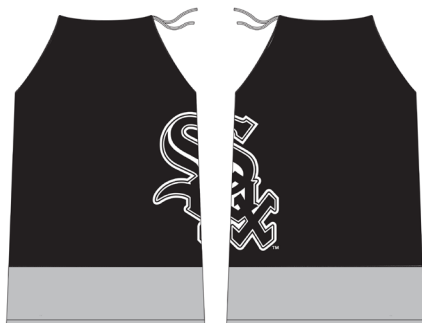

RTS01-CWSA

RTS01-CWSB

Short Skirt

RTS02-CWS

Mid Skirt

RTS03-CWS

Tank Dress

Adult - RTD01-CWS
Kid - RTDK01-CWS
(2T, 3T, 4/5, 6/7)

Mini Dress

Hooded Sleeveless
RTHDSL-CWS

Hooded Short Sleeve
RTHDSS-CWS

V-Neck Top

Cap Sleeve
RTTCS-CWSA

Short Sleeve
RTTSS-CWSA

Hooded Cap Sleeve
RTHTCS-CWSA

Hooded Short Sleeve
RHTSS-CWSA

Cap Sleeve
RTTCS-CWSB

Short Sleeve
RTTSS-CWSB

Hooded Cap Sleeve
RHTCS-CWSB

Hooded Short Sleeve
RHTSS-CWSB

Long-Sleeve Top

RTTLS-CWS

Hooded V-Neck
RTHTLS-CWS

Lounge Pants